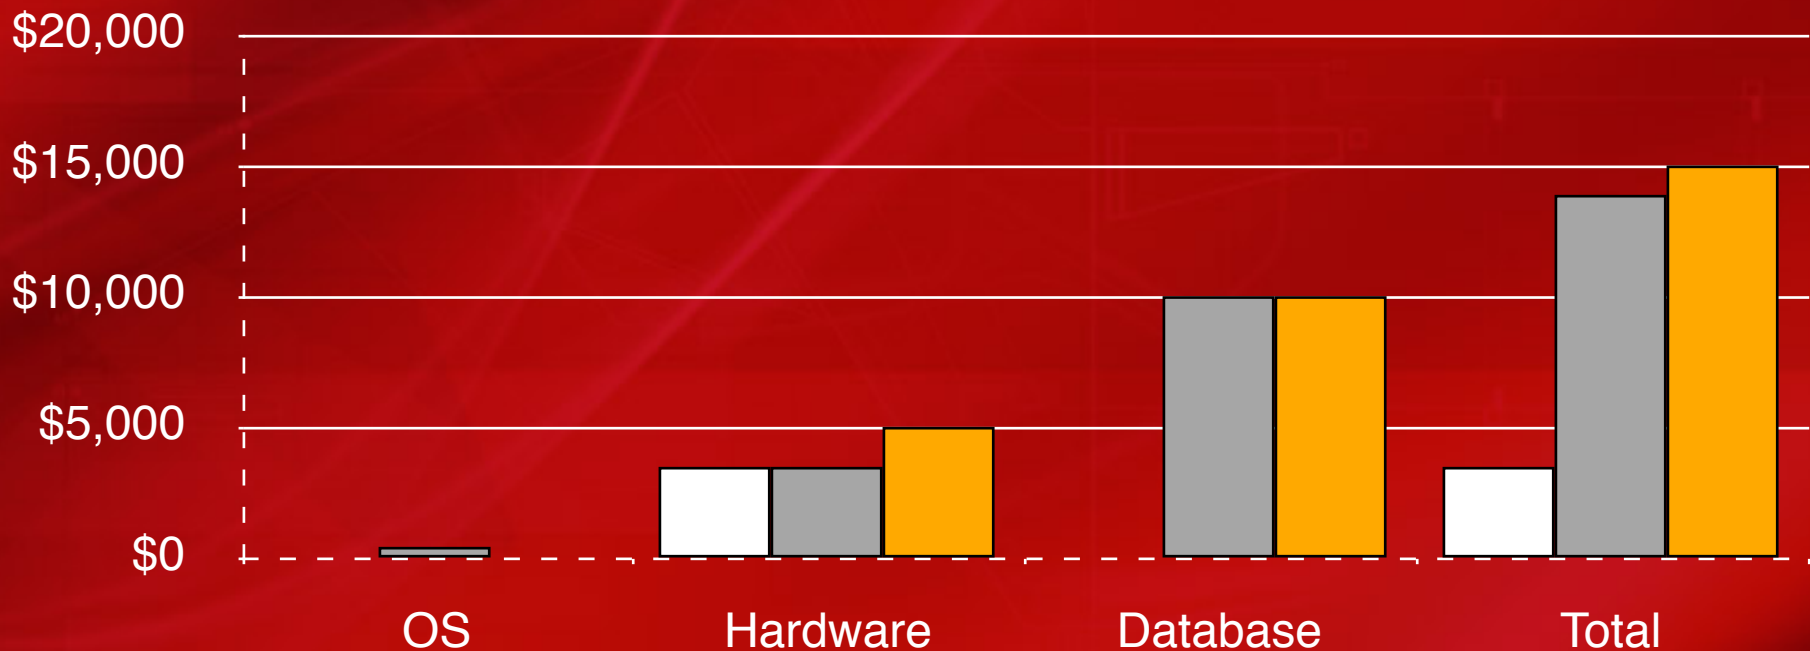

Decreasing cost per pageview

● Costs

● Avg. Pageviews/Month

Linux and Open Source with IndyStar.com

- \$3,500 IBM x86 vs. \$5,000 Sun Sparc Servers
- OS Licensing \$0
- \$10,000 - \$20,000 yearly savings with Oracle to MySQL conversion